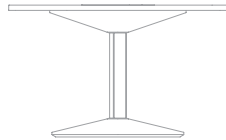

All-Around™